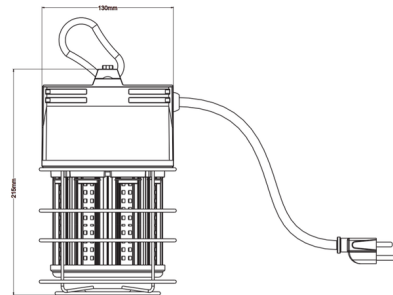

CLICK TO VIEW PRODUCT

Notes: