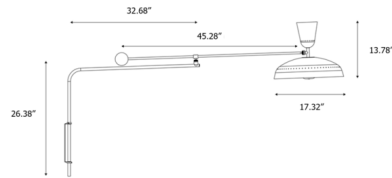

### Description

The G1 Wall Sconce features a magisterial and timeless design that has an embossed metal lampshade and two light sources allowing for direct and indirect lighting. Articulated arm with brass ball counterweight. Includes 78.74 inch cord with dimmer switch on cord.

### Specifications

COLOR . . . . . Matte Black  
BODY FINISH . . . . . Black / Brass  
WATTAGE . . . . . 22W  
DIMMER . . . . . Included  
DIMENSIONS . . . . . 17.32"W x 26.38"H x 45.28"D  
BULB NOT INCLUDED . . . . . 2 x A19/Medium (E26)/11W/120V LED

### Technical Information

PRODUCT DIMENSIONS . . . . . Cord Length: 98.42"

CLICK TO VIEW PRODUCT

Notes: