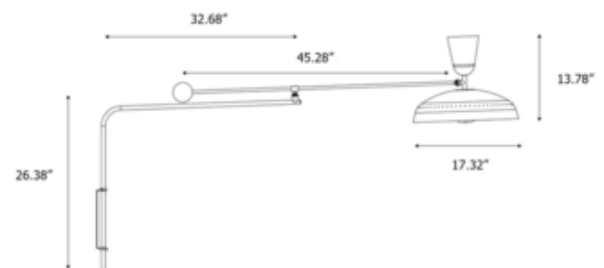

DESCRIPTION

The G1 Wall Sconce features a magisterial and timeless design that has an embossed metal lampshade and two light sources allowing for direct and indirect lighting. Articulated arm with brass ball counterweight. Includes 78.74 inch cord with dimmer switch on cord.

Shown in: Black/Brass / Matte Black

SHADE COLOR	Matte Black
BODY FINISH	Black/Brass
WATTAGE	22W
DIMMER	Included
DIMENSIONS	17.32"W x 26.38"H x 45.28"D
BULB NOT INCLUDED	
LAMP	2 x A19/Medium (E26)/11W/120V LED

Technical Information

PRODUCT DIMENSIONS	Cord Length: 98.42"
--------------------	---------------------

SPEC #

SAM992393

COMPANY

PROJECT

FIXTURE TYPE

APPROVED BY