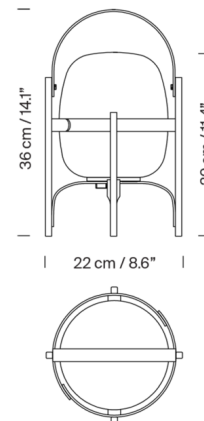

CLICK TO VIEW PRODUCT

Notes: