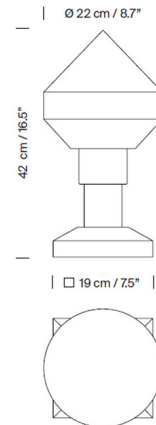

Shown in alabaster / alabaster

Specifications

COLOR Alabaster
BODY FINISH Alabaster
WATTAGE 12W
DIMMER Included
DIMENSIONS 8.7"W x 16.5"H
BULB NOT INCLUDED 1 x A19/Medium (E26)/12W/120V LED

Technical Information

PRODUCT DIMENSIONS Cable Length: 88.6"

CLICK TO VIEW PRODUCT

Notes: