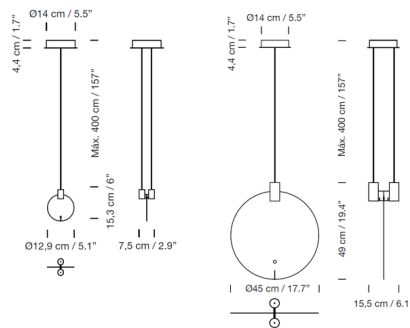

### Specifications

COLOR	N/A
BODY FINISH	Glossy White
WATTAGE	11.4W
DIMMER	0-10V
DIMENSIONS	5.1"W x 6"H x 2.9"D
INTEGRATED LED MODULE	1 x LED/11.4W/120V LED