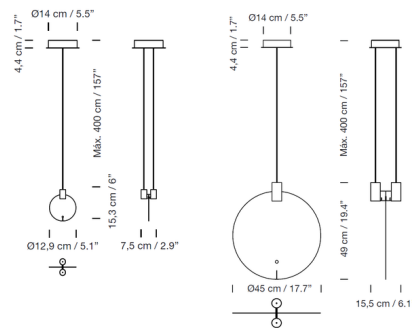

Shown in glossy white

Specifications

COLOR	N/A
BODY FINISH	Glossy White
WATTAGE	11.4W
DIMMER	0-10V
DIMENSIONS	5.1"W x 6"H x 2.9"D
INTEGRATED LED MODULE	1 x LED/11.4W/120V LED

Technical Information

LAMP LIFE	40000 hours
COLOR RENDERING	90 CRI
LAMP COLOR	2700K
LUMENS/WATT	22.98
LUMINOUS FLUX	262 lumens