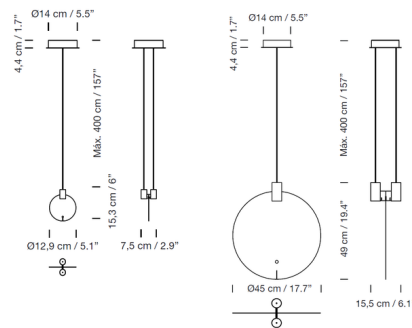

### Specifications

COLOR	N/A
BODY FINISH	Glossy White
WATTAGE	11.4W
DIMMER	0-10V
DIMENSIONS	5.1"W x 6"H x 2.9"D
INTEGRATED LED MODULE	1 x LED/11.4W/120V LED