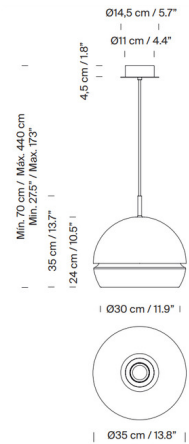

Description

The Fontana Pendant brings a futuristic look to your interior space. The half sphere shade rests over a funnel shaped inner shade.

Shown in white / white

Specifications

COLOR	White
BODY FINISH	White
WATTAGE	40W
DIMMER	0-10V
DIMENSIONS	11.9"W x 10.5"H
INTEGRATED LED MODULE	1 x LED/40W/120-277V LED

Technical Information

COLOR RENDERING	90 CRI
LAMP COLOR	2700K
LUMENS/WATT	43.78
LUMINOUS FLUX	1751 lumens

CLICK TO VIEW PRODUCT

Notes: