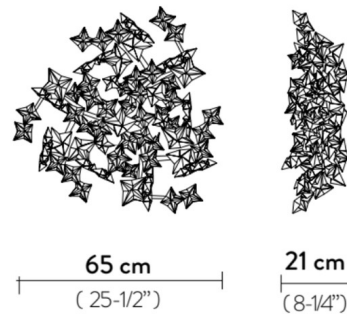

Shown in white / prisma

Specifications

COLOR	Prisma
BODY FINISH	White
WATTAGE	35W
DIMMER	Low Voltage Electronic
DIMENSIONS	25.5"W x 8.26"H x 25.5"D
BULB NOT INCLUDED	7 x JCD/G9/5W/120V LED
COUNTRY OF ORIGIN	Italy