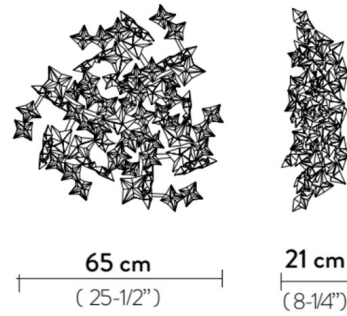

By Slamp

Description

The Hanami Wall/Ceiling Light takes inspiration from the Japanese ritual, of the same name, of observing blossoming cherry trees and creates an ethereal feel. Unique and delicate colored illumination is distributed through the hand folded flowers that make up the body of the fixture. CE listed.

Shown in white / prisma

Specifications

COLOR Prisma
BODY FINISH White
WATTAGE 35W
DIMMER Low Voltage Electronic
DIMENSIONS 25.5"W x 8.26"H x 25.5"D
BULB NOT INCLUDED 7 x JCD/G9/5W/120V LED
COUNTRY OF ORIGIN Italy