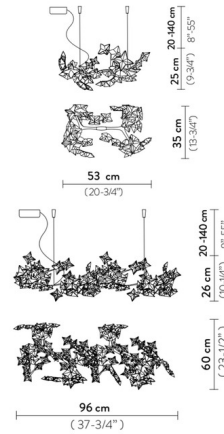

By Slamp

Description

The Hanami Linear Pendant takes inspiration from the Japanese ritual, of the same name, of observing blossoming cherry trees and creates an ethereal feel. Unique and delicate colored illumination is distributed through the hand folded flowers that make up the body of the fixture. Available in two sizes with a White finish complemented by Prisma colored shades. Options available for a transparent electrical cord or red electrical cord. Included bulbs are dimmable with Triac dimmers.

Shown in white / prisma

Specifications

COLOR	Prisma
BODY FINISH	White
WATTAGE	25W
DIMMER	Low Voltage Electronic
DIMENSIONS	20.75"L x 13.75"W x 9.75"H
BULB INCLUDED	5 x JCD/G9/5W/120V LED
COUNTRY OF ORIGIN	Italy

Technical Information

PRODUCT DIMENSIONS Cable Length: 55"

CLICK TO VIEW PRODUCT

Notes: