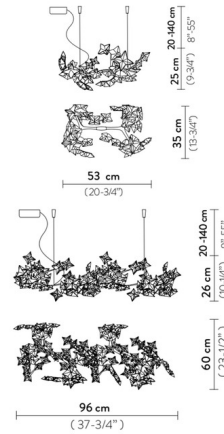

Lightology

lightology.com
866-954-4489
04-14-26

Project: _____

Company: _____

Location: _____ Fixture Type: _____

SPEC #: **SLP993068**

Approved On: _____ Approved By: _____

Hanami Linear Pendant By Slamp

Description

The Hanami Linear Pendant takes inspiration from the Japanese ritual, of the same name, of observing blossoming cherry trees and creates an ethereal feel. Unique and delicate colored illumination is distributed through the hand folded flowers that make up the body of the fixture. Available in two sizes with a White finish complemented by Prisma colored shades. Options available for a transparent electrical cord or red electrical cord. Included bulbs are dimmable with Triac dimmers.

Shown in white / prisma

Specifications

| | |
|-------------------|----------------------------|
| COLOR | Prisma |
| BODY FINISH | White |
| WATTAGE | 25W |
| DIMMER | Low Voltage Electronic |
| DIMENSIONS | 20.75"L x 13.75"W x 9.75"H |
| BULB INCLUDED | 5 x JCD/G9/5W/120V LED |
| COUNTRY OF ORIGIN | Italy |

Technical Information

PRODUCT DIMENSIONS Cable Length: 55"

CLICK TO VIEW PRODUCT

Notes: