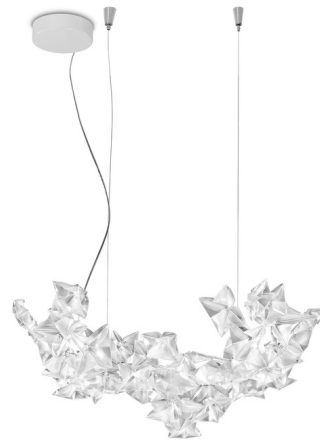

Lightology

lightology.com
866-954-4489
04-14-26

Project: _____

Company: _____

Location: _____ Fixture Type: _____

SPEC #: **SLP993068**

Approved On: _____ Approved By: _____

Hanami Linear Pendant By Slamp

Description

The Hanami Linear Pendant takes inspiration from the Japanese ritual, of the same name, of observing blossoming cherry trees and creates an ethereal feel. Unique and delicate colored illumination is distributed through the hand folded flowers that make up the body of the fixture. Available in two sizes with a White finish complemented by Prisma colored shades. Options available for a transparent electrical cord or red electrical cord. Included bulbs are dimmable with Triac dimmers.

Shown in white / prisma

Specifications

| | |
|-------------------|----------------------------|
| COLOR | Prisma |
| BODY FINISH | White |
| WATTAGE | 25W |
| DIMMER | Low Voltage Electronic |
| DIMENSIONS | 20.75"L x 13.75"W x 9.75"H |
| BULB INCLUDED | 5 x JCD/G9/5W/120V LED |
| COUNTRY OF ORIGIN | Italy |