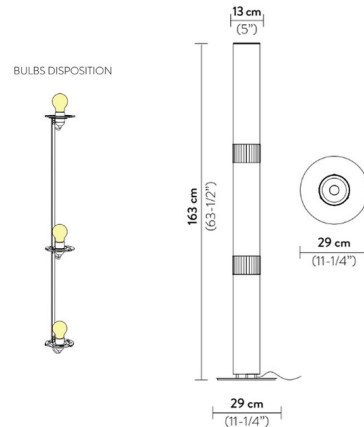

Lightology

lightology.com
866-954-4489
04-27-26

Project: _____

Company: _____

Location: _____ Fixture Type: _____

SPEC #: **SLP993070**

Approved On: _____ Approved By: _____

La Lollo Floor Lamp By Slamp

Description

The La Lollo Floor Lamp animates space with elegance and spontaneity, awakening memories of a past full of celebrity divas and limelight with its shape and chromes. Includes a dimmer located on the cord.

Specifications

COLOR	Prisma
BODY FINISH	Silver
WATTAGE	36W
DIMMER	Included
DIMENSIONS	11.25"W x 63.5"H
BULB NOT INCLUDED	3 x A19/Medium (E26)/12W/120V LED
COUNTRY OF ORIGIN	Italy

Technical Information

PRODUCT DIMENSIONS	Cable Length: 55"

Shown in silver / prisma

CLICK TO VIEW PRODUCT

Notes: