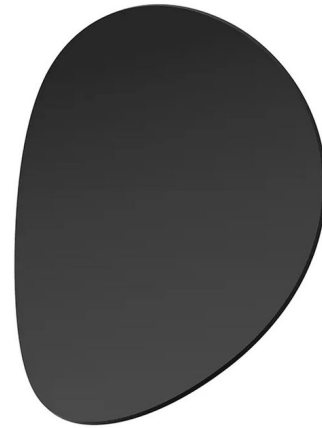

Lightology

lightology.com
866-954-4489
04-22-26

Project: _____

Company: _____

Location: _____ Fixture Type: _____

SPEC #: **SON993078**

Approved On: _____ Approved By: _____

Malibu Discs Wall Sconce By SONNEMAN

Description

The Malibu Discs Wall Sconce features a flared aluminum disc forming a sculptural element offered in two sizes. 10 inch option is 120V, dimmable with a Triac or electronic low voltage (ELV) dimmer, sold separately. 14 inch option is 120-277V, dimmable with a Triac, electronic low voltage (ELV), or 0-10V dimmer, sold separately.

Shown in satin black

Specifications

COLOR	N/A
BODY FINISH	Satin Black
WATTAGE	36W
DIMMER	Low Voltage Electronic
DIMENSIONS	10"W x 9.75"H x 2"D
INTEGRATED LED MODULE	2 x LED/18W/120V LED

Technical Information