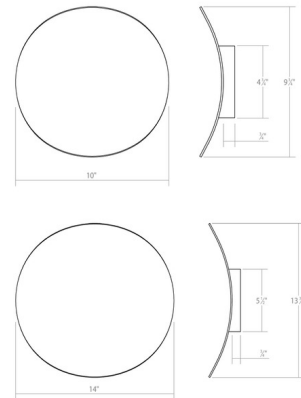

Description

The Malibu Discs Wall Sconce features a flared aluminum disc forming a sculptural element offered in two sizes. 10 inch option is 120V, dimmable with a Triac or electronic low voltage (ELV) dimmer, sold separately. 14 inch option is 120-277V, dimmable with a Triac, electronic low voltage (ELV), or 0-10V dimmer, sold separately.

Shown in satin black

Specifications

COLOR	N/A
BODY FINISH	Satin Black
WATTAGE	36W
DIMMER	Low Voltage Electronic
DIMENSIONS	10"W x 9.75"H x 2"D
INTEGRATED LED MODULE	2 x LED/18W/120V LED

Technical Information