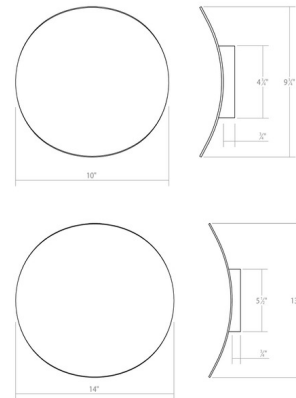

Description

The Malibu Discs Wall Sconce features a flared aluminum disc forming a sculptural element offered in two sizes. 10 inch option is 120V, dimmable with a Triac or electronic low voltage (ELV) dimmer, sold separately. 14 inch option is 120-277V, dimmable with a Triac, electronic low voltage (ELV), or 0-10V dimmer, sold separately.

Shown in satin black

Specifications

COLOR	N/A
BODY FINISH	Satin Black
WATTAGE	50W
DIMMER	Low Voltage Electronic
DIMENSIONS	14"W x 13.75"H x 3"D
INTEGRATED LED MODULE	2 x LED/25W/120-277V LED

Technical Information