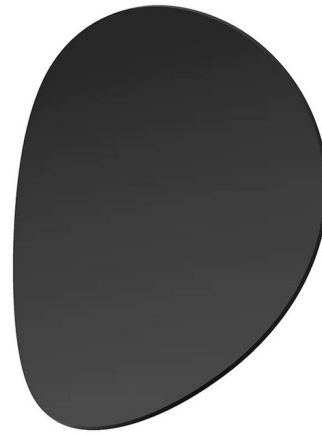

Lightology

lightology.com
866-954-4489
05-24-26

Project: _____

Company: _____

Location: _____ Fixture Type: _____

SPEC #: **SON993081**

Approved On: _____ Approved By: _____

Malibu Discs Wall Sconce By Sonneman

Description

The Malibu Discs Wall Sconce features a flared aluminum disc forming a sculptural element offered in two sizes. 10 inch option is 120V, dimmable with a Triac or electronic low voltage (ELV) dimmer, sold separately. 14 inch option is 120-277V, dimmable with a Triac, electronic low voltage (ELV), or 0-10V dimmer, sold separately.

Shown in satin black

Specifications

COLOR	N/A
BODY FINISH	Satin Black
WATTAGE	50W
DIMMER	Low Voltage Electronic
DIMENSIONS	14"W x 13.75"H x 3"D
INTEGRATED LED MODULE	2 x LED/25W/120-277V LED

Technical Information