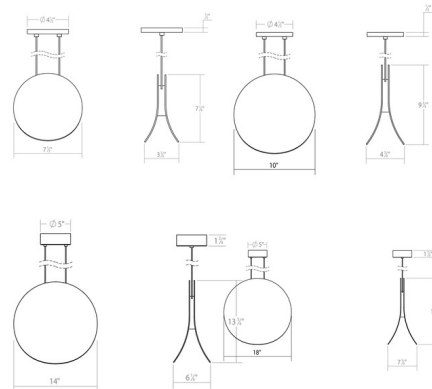

Description

The Malibu Discs Pendant features flared aluminum opposing discs forming a sculptural pendant in four size options. Intended to be hung individually or clustered in an arrangement of multiple sizes. 7 and 10 inch options are 120V, dimmable with a Triac or electronic low voltage (ELV) dimmer, sold separately. 14 and 18 inch options are 120-277V, dimmable with a Triac, electronic low voltage (ELV), or 0-10V dimmer, sold separately.

Specifications

COLOR N/A
 BODY FINISH Dove Grey
 WATTAGE 16W
 DIMMER Low Voltage Electronic
 DIMENSIONS 7.5"W x 7.25"H x 3.75"D
 INTEGRATED LED MODULE 1 x LED/16W/120V LED

Technical Information

PRODUCT DIMENSIONS Cord Length: 72" Adjustable
 COLOR RENDERING 90 CRI
 LAMP COLOR 3000K
 LUMENS/WATT 93.75
 LUMINOUS FLUX 1500 lumens

Shown in dove grey

CLICK TO VIEW PRODUCT

Notes: