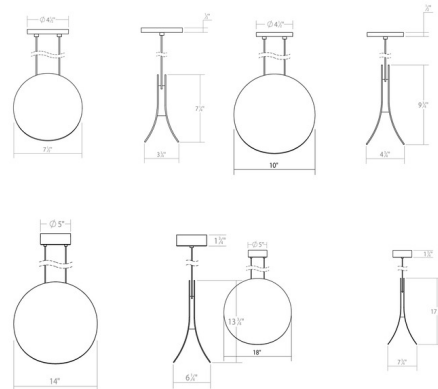

Description

The Malibu Discs Pendant features flared aluminum opposing discs forming a sculptural pendant in four size options. Intended to be hung individually or clustered in an arrangement of multiple sizes. 7 and 10 inch options are 120V, dimmable with a Triac or electronic low voltage (ELV) dimmer, sold separately. 14 and 18 inch options are 120-277V, dimmable with a Triac, electronic low voltage (ELV), or 0-10V dimmer, sold separately.

Specifications

COLOR N/A
 BODY FINISH Dove Grey
 WATTAGE 16W
 DIMMER Low Voltage Electronic
 DIMENSIONS 7.5"W x 7.25"H x 3.75"D
 INTEGRATED LED MODULE 1 x LED/16W/120V LED

Technical Information

PRODUCT DIMENSIONS Cord Length: 72" Adjustable
 COLOR RENDERING 90 CRI
 LAMP COLOR 3000K
 LUMENS/WATT 93.75
 LUMINOUS FLUX 1500 lumens

Shown in dove grey

CLICK TO VIEW PRODUCT

Notes: