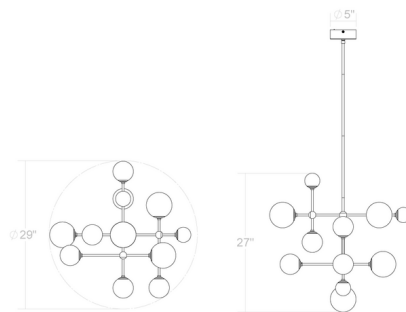

Description

The Sabon Pendant features etched glass globes of varying sizes floating on intersecting stems at right angles to each other. Finish in Satin Black or Satin Nickel. Includes 120 volt LED power supply which fits inside canopy. UL listed. Suitable for damp locations. Shades: (3) 2.75 inch (6) 3.75 inch (4) 4.75 inch diameter

Specifications

COLOR White
BODY FINISH Satin Nickel
WATTAGE 9W
DIMMER Low Voltage Electronic
DIMENSIONS 29"W x 27"H
INTEGRATED LED MODULE 3 x LED/3W/120V LED

Technical Information

PRODUCT DIMENSIONS Downrods: (3) 12" and (1) 6" Included
COLOR RENDERING 90 CRI
LAMP COLOR 3000K
LUMENS/WATT 773.33
LUMINOUS FLUX 2320 lumens

Shown in satin nickel / white

CLICK TO VIEW PRODUCT

Notes: