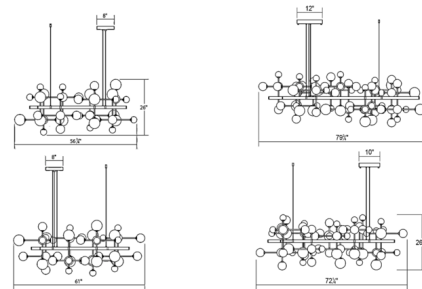

By Sonneman

Description

The Nebula Square Pendant features intersecting stems with clusters of glass spheres. Finish in Satin Nickel or Satin Black with white cased glass shades in varying sizes (2.75, 3.75 and 4.75 inch diameter). Note: Small option dimmable with a Triac, electronic low voltage or 0-10V dimmer. Large option dimmable with a 0-10V dimmer, sold separately.

Specifications

COLOR White
BODY FINISH Satin Nickel
WATTAGE 45W
DIMMER Low Voltage Electronic
DIMENSIONS 61"W x 26"H x 56.75"D
INTEGRATED LED MODULE 15 x LED/3W/120-277V LED

Technical Information

COLOR RENDERING 90 CRI
LAMP COLOR 3000K
LUMENS/WATT 2,900.00
LUMINOUS FLUX 8700 lumens

Shown in satin nickel / white

CLICK TO VIEW PRODUCT

Notes: