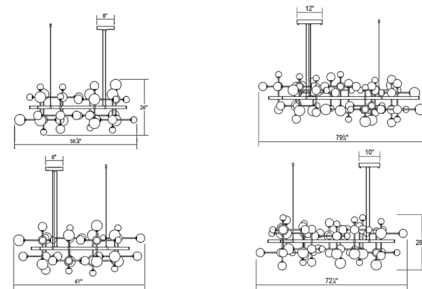

CLICK TO VIEW PRODUCT

Notes: