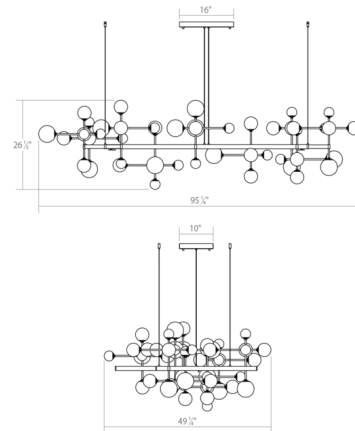

Description

The Nebula Zig Zag Pendant features intersecting stems with clusters of glass spheres. Finish in Satin Nickel or Satin Black with white cased glass shades in varying sizes (2.75, 3.75 and 4.75 inch diameter). Driver in canopy. Includes 72 in adjustable cable. Dimmable with a Triac, electronic low voltage or 0-10V dimmer, sold separately.

Specifications

COLOR White
BODY FINISH Satin Nickel
WATTAGE 57W
DIMMER Low Voltage Electronic
DIMENSIONS 95.5"L x 49.5"W x 26.5"H
INTEGRATED LED MODULE 19 x LED/3W/120-277V LED

Technical Information

PRODUCT DIMENSIONS Cord Length: 72"
COLOR RENDERING 90 CRI
LAMP COLOR 3000K
LUMENS/WATT 3,233.33
LUMINOUS FLUX 9700 lumens

Shown in satin nickel / white

CLICK TO VIEW PRODUCT

Notes: