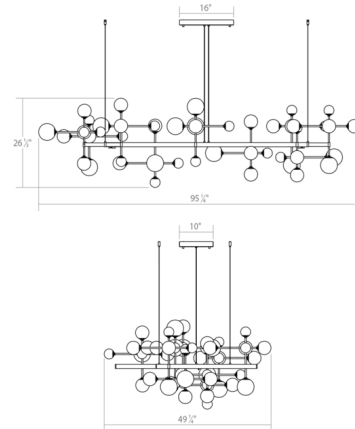

By Sonneman

Description

The Nebula Zig Zag Pendant features intersecting stems with clusters of glass spheres. Finish in Satin Nickel or Satin Black with white cased glass shades in varying sizes (2.75, 3.75 and 4.75 inch diameter). Driver in canopy. Includes 72 in adjustable cable. Dimmable with a Triac, electronic low voltage or 0-10V dimmer, sold separately.

Specifications

COLOR White
BODY FINISH Satin Nickel
WATTAGE 57W
DIMMER Low Voltage Electronic
DIMENSIONS 95.5"L x 49.5"W x 26.5"H
INTEGRATED LED MODULE 19 x LED/3W/120-277V LED

Technical Information

PRODUCT DIMENSIONS Cord Length: 72"
COLOR RENDERING 90 CRI
LAMP COLOR 3000K
LUMENS/WATT 3,233.33
LUMINOUS FLUX 9700 lumens

Shown in satin nickel / white

CLICK TO VIEW PRODUCT

Notes: