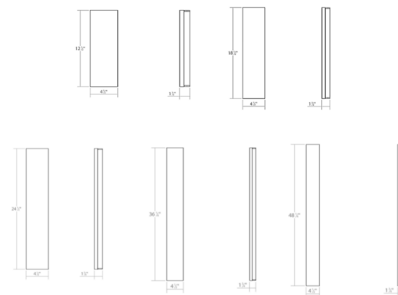

CLICK TO VIEW PRODUCT

Notes: