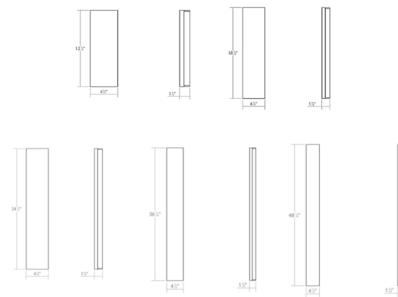

Description

The Vanity Extra Wide Bathroom Vanity Light features even LED illumination with an optical acrylic diffuser in a compact form that enables mounting flush. Available in five sizes. Dimmable with a Triac or electronic low voltage (ELV) dimmer, sold separately. Mounts to a standard junction box.

Shown in polished chrome / white

Specifications

COLOR White
 BODY FINISH Polished Chrome
 WATTAGE 9W
 DIMMER Low Voltage Electronic
 DIMENSIONS 4.5"W x 12.5"H x 1.75"D
 INTEGRATED LED MODULE 1 x LED/9W/120V LED