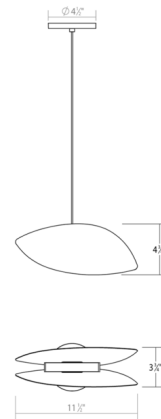

CLICK TO VIEW PRODUCT

Notes: