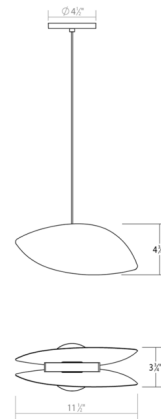

Shown in satin black / satin yellow