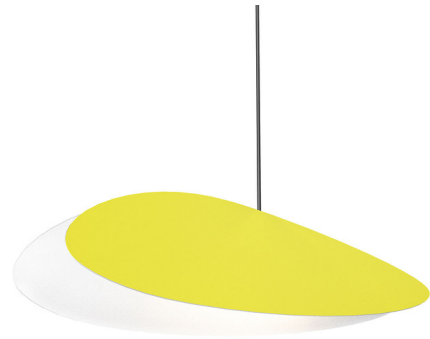

Lightology

lightology.com
866-954-4489
05-24-26

Project: _____

Company: _____

Location: _____ Fixture Type: _____

SPEC #: **SON993137**

Approved On: _____ Approved By: _____

Papillons Pendant

By Sonneman

Description

The Papillons Pendant features four whimsical shapes floating in suspension. Finish in Satin Black with metal shades in four shape options. Integrated LED module. Dimmable with a Triac or electronic low voltage (ELV) dimmer, sold separately. UL listed. Suitable for damp locations. Shade A: Black or White Shade B: Black, Red or White Shade C: Black, White or Yellow Shade D: Black or White

Specifications

COLOR . . . . . Satin Yellow
BODY FINISH . . . . . Satin Black
WATTAGE 9W
DIMMER . . . . . Low Voltage Electronic
DIMENSIONS . . . . . 16"W x 4.5"H x 3.5"D
INTEGRATED LED MODULE . . . . . 1 x LED/9W/120V LED

Technical Information

COLOR RENDERING . . . . . 90 CRI
LAMP COLOR 3000K
LUMENS/WATT 51.11
LUMINOUS FLUX . . . . . 460 lumens