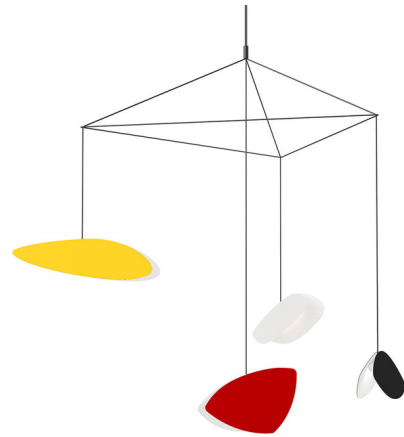

By Sonneman

Description

The Papillons Pendant features four whimsical shapes floating in suspension. Finish in Satin Black with metal shades in Satin White, Satin Black or Multicolor Integrated LED module. Dimmable with a Triac or electronic low voltage (ELV) dimmer, sold separately. Includes driver to be mounted inside outlet box.

Specifications

COLOR Multicolor
BODY FINISH Satin Black
WATTAGE 22W
DIMMER Low Voltage Electronic
DIMENSIONS 31"W x 6.75"H
INTEGRATED LED MODULE 4 x LED/5.5W/120V LED

Technical Information

PRODUCT DIMENSIONS Min / Max Overall Height: 19" / 72"
COLOR RENDERING 90 CRI
LAMP COLOR 3000K
LUMENS/WATT 209.09
LUMINOUS FLUX 1150 lumens

Shown in satin black / multicolor

CLICK TO VIEW PRODUCT

Notes: