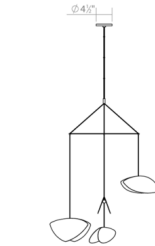

CLICK TO VIEW PRODUCT

Notes: