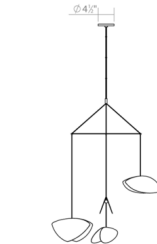

CLICK TO VIEW PRODUCT

Notes: