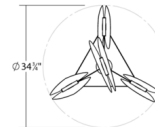

CLICK TO VIEW PRODUCT

Notes: