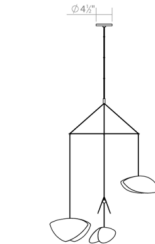

CLICK TO VIEW PRODUCT

Notes: