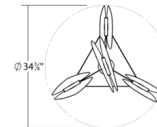

CLICK TO VIEW PRODUCT

Notes: