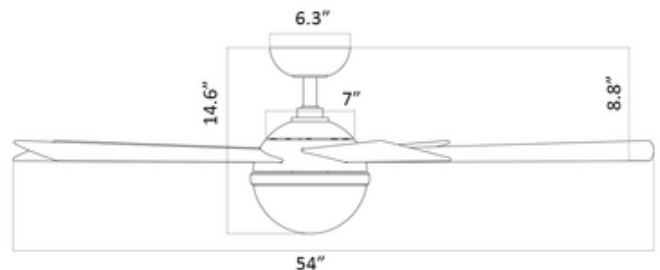

*Shown in: Soft Brass / Matte Black*

<b>SHADE COLOR</b>	Matte Black
<b>BODY FINISH</b>	Soft Brass
<b>WATTAGE</b>	20W
<b>DIMMER</b>	Included
<b>DIMENSIONS</b>	54"W x 14.6"H
<b>INTEGRATED LED MODULE</b>	
<b>LAMP</b>	1 x LED/20W/120V LED

*Technical Information*

<b>LUMINOUS FLUX</b>	862 lumens
<b>LUMENS/WATT</b>	43.10
<b>LAMP COLOR</b>	3000K
<b>COLOR RENDERING</b>	90 CRI

**SPEC #** WAC993242

COMPANY	PROJECT	FIXTURE TYPE	APPROVED BY	DATE