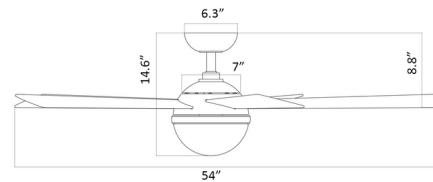

CLICK TO VIEW PRODUCT

Notes: