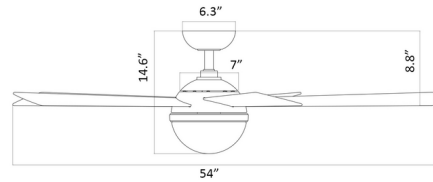

CLICK TO VIEW PRODUCT

Notes: