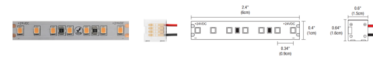

Lightology

lightology.com
866-954-4489
04-25-26

Project: _____
Company: _____
Location: _____ Fixture Type: _____
SPEC #: **EDG993284**
Approved On: _____ Approved By: _____

Stomp Strip Static White / Snap & Light 24V

By PureEdge Lighting

Description

Stomp Strip is highly durable and designed to withstand damage from stomping and twisting on a job site. 24V, 120-277V input. Sold in 1 foot increments in 2.5 watt (up to 40 feet), 5 watt (up to 20 feet) or 7.5 watt (up to 12 feet) options with a variety of color temperature options and Warm Dim 2700K or 3000K down to 1900K, resembling incandescent light source. Field cuttable. Industrial 3M tape lined strip for self adhesion to most smooth, finished surfaces. May be powered with a Universal (UNI) power supply, dimmable with a Triac, electronic low voltage (ELV), or 0-10V dimmer. Required remote power supply, Snap & Light power connector, and optional accessories sold separately. Note: Warm Dim available in 5 watt option only up to 20 feet.

Specifications

COLOR . . . . . N/A
BODY FINISH . . . . . Aluminum
WATTAGE 2W
DIMMER . . . . . Low Voltage Electronic
DIMENSIONS . . . . . 12"L x 0.4"W
INTEGRATED LED MODULE . . . . . 1 x LED/2W/24V LED

Technical Information

LAMP LIFE . . . . . 50000 hours
COLOR RENDERING . . . . . 92 CRI
LAMP COLOR 2700K
LUMENS/WATT 124.50
LUMINOUS FLUX . . . . . 249 lumens

Shown in aluminum

CLICK TO VIEW PRODUCT

Notes: