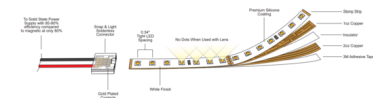

Lightology

lightology.com
866-954-4489
04-25-26

Project: _____
Company: _____
Location: _____ Fixture Type: _____
SPEC #: **EDG993284**
Approved On: _____ Approved By: _____

Stomp Strip Static White / Snap & Light 24V

By PureEdge Lighting

Description

Stomp Strip is highly durable and designed to withstand damage from stomping and twisting on a job site. 24V, 120-277V input. Sold in 1 foot increments in 2.5 watt (up to 40 feet), 5 watt (up to 20 feet) or 7.5 watt (up to 12 feet) options with a variety of color temperature options and Warm Dim 2700K or 3000K down to 1900K, resembling incandescent light source. Field cuttable. Industrial 3M tape lined strip for self adhesion to most smooth, finished surfaces. May be powered with a Universal (UNI) power supply, dimmable with a Triac, electronic low voltage (ELV), or 0-10V dimmer. Required remote power supply, Snap & Light power connector, and optional accessories sold separately. Note: Warm Dim available in 5 watt option only up to 20 feet.

Specifications

COLOR . . . . . N/A
BODY FINISH . . . . . Aluminum
WATTAGE 2W
DIMMER . . . . . Low Voltage Electronic
DIMENSIONS . . . . . 12"L x 0.4"W
INTEGRATED LED MODULE . . . . . 1 x LED/2W/24V LED

Technical Information

LAMP LIFE . . . . . 50000 hours
COLOR RENDERING . . . . . 92 CRI
LAMP COLOR 2700K
LUMENS/WATT 124.50
LUMINOUS FLUX . . . . . 249 lumens

Shown in aluminum

CLICK TO VIEW PRODUCT

Notes: