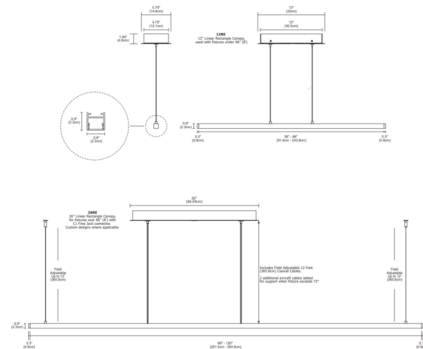

Lightology

lightology.com
866-954-4489
07-08-25

Project: _____
Company: _____
Location: _____ Fixture Type: _____
SPEC #: **EDG99491**
Approved On: _____ Approved By: _____

Cirrus D1 Linear Suspension w/Power/Center Feed By PureEdge Lighting

Description

The Cirrus Power D1 Lens Linear Downlight Suspension with Center Feed is a linear LED fixture that offers direct light in a clean, contemporary style. Cirrus is available in various increments from 36 to 120 inches with a 100 degree white diffused or 60 degree clear frosted direct downlight lens, optional black or white louver, a variety of finishes, three wattage options, and a spectrum of color temperature options. Includes a linear canopy (12 inch for lengths 36-96 inch / 26 inch for lengths 99-120 inch) and 12 foot adjustable coaxial cables. Additional aircraft cables provided for support when fixture exceeds 72 inches. Note: Product is built to order. Includes a 120V/24VDC Universal (UNI) LED power supply, dimmable with an electronic low voltage (ELV), Triac (magnetic) or 0-10V dimmer, sold separately.

Specifications

COLOR . . . . . White Lens
BODY FINISH . . . . . Satin Nickel
WATTAGE 21W
DIMMER . . . . . Low Voltage Electronic
DIMENSIONS . . . . . 36"L x 0.9"W x 0.9"H
INTEGRATED LED MODULE . . . . . 3 x LED/7W/24V LED

Technical Information

LAMP LIFE . . . . . 50000 hours
COLOR RENDERING . . . . . 92 CRI
LAMP COLOR 2700K
LUMENS/WATT 103.29
LUMINOUS FLUX . . . . . 723 lumens

Shown in satin nickel / white lens

CLICK TO VIEW PRODUCT

Notes: