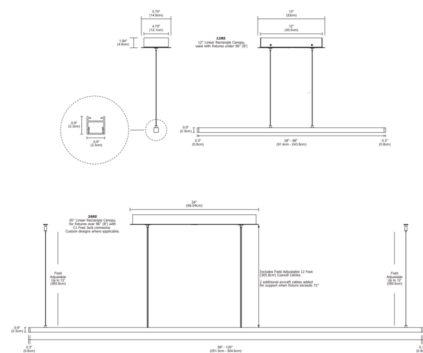

Lightology

lightology.com
866-954-4489
04-16-26

Project: _____
Company: _____
Location: _____ Fixture Type: _____
SPEC #: **EDG99491**
Approved On: _____ Approved By: _____

Cirrus D1 Linear Suspension w/Power/Center Feed By PureEdge Lighting

Description

The Cirrus Power D1 Lens Linear Downlight Suspension with Center Feed is a linear LED fixture that offers direct light in a clean, contemporary style. Cirrus is available in various increments from 36 to 120 inches with a 100 degree white diffused or 60 degree clear frosted direct downlight lens, optional black or white louver, a variety of finishes, three wattage options, and a spectrum of color temperature options. Includes a linear canopy (12 inch for lengths 36-96 inch / 26 inch for lengths 99-120 inch) and 12 foot adjustable coaxial cables. Additional aircraft cables provided for support when fixture exceeds 72 inches. Note: Product is built to order. Includes a 120V/24VDC Universal (UNI) LED power supply, dimmable with an electronic low voltage (ELV), Triac (magnetic) or 0-10V dimmer, sold separately.

Specifications

COLOR . . . . . White Lens
BODY FINISH . . . . . Satin Nickel
WATTAGE 21W
DIMMER . . . . . Low Voltage Electronic
DIMENSIONS . . . . . 36"L x 0.9"W x 0.9"H
INTEGRATED LED MODULE . . . . . 3 x LED/7W/24V LED

Technical Information

LAMP LIFE . . . . . 50000 hours
COLOR RENDERING . . . . . 92 CRI
LAMP COLOR 2700K
LUMENS/WATT 103.29
LUMINOUS FLUX . . . . . 723 lumens

Shown in satin nickel / white lens

CLICK TO VIEW PRODUCT

Notes: