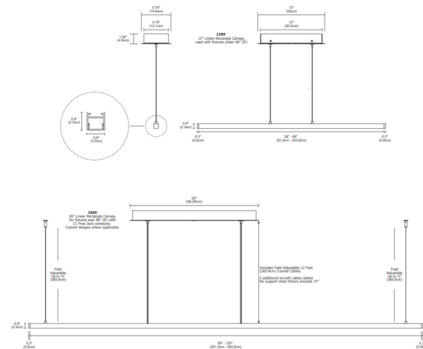

Lightology

lightology.com
866-954-4489
06-01-26

Project: _____
Company: _____
Location: _____ Fixture Type: _____
SPEC #: **EDG99491**
Approved On: _____ Approved By: _____

Cirrus D1 Linear Suspension w/Power/Center Feed By PureEdge Lighting

Description

The Cirrus Power D1 Lens Linear Downlight Suspension with Center Feed is a linear LED fixture that offers direct light in a clean, contemporary style. Cirrus is available in various increments from 36 to 120 inches with a 100 degree white diffused or 60 degree clear frosted direct downlight lens, optional black or white louver, a variety of finishes, three wattage options, and a spectrum of color temperature options. Includes a linear canopy (12 inch for lengths 36-96 inch / 26 inch for lengths 99-120 inch) and 12 foot adjustable coaxial cables. Additional aircraft cables provided for support when fixture exceeds 72 inches. Note: Product is built to order. Includes a 120V/24VDC Universal (UNI) LED power supply, dimmable with an electronic low voltage (ELV), Triac (magnetic) or 0-10V dimmer, sold separately.

Specifications

COLOR	White Lens
BODY FINISH	Satin Nickel
WATTAGE	21W
DIMMER	Low Voltage Electronic
DIMENSIONS	36"L x 0.9"W x 0.9"H
INTEGRATED LED MODULE	3 x LED/7W/24V LED

Technical Information

LAMP LIFE	50000 hours
COLOR RENDERING	92 CRI
LAMP COLOR	2700K
LUMENS/WATT	103.29
LUMINOUS FLUX	723 lumens

Shown in satin nickel / white lens

CLICK TO VIEW PRODUCT

Notes: