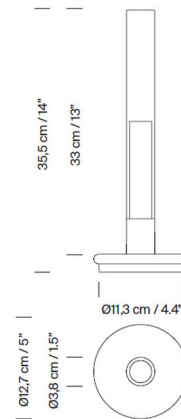

### Specifications

COLOR . . . . . White  
BODY FINISH . . . . . Gloss Black  
WATTAGE . . . . . 1W  
DIMMER . . . . . Included  
DIMENSIONS . . . . . 5"W x 14"H  
INTEGRATED LED MODULE . . . . . 1 x LED/1W/120V LED