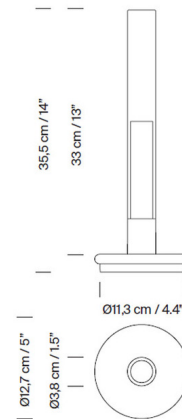

### Specifications

COLOR	White
BODY FINISH	Gloss Black
WATTAGE	1W
DIMMER	Included
DIMENSIONS	5"W x 14"H
INTEGRATED LED MODULE	1 x LED/1W/120V LED