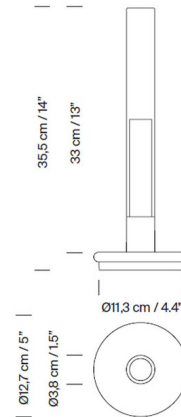

### Specifications

COLOR . . . . . White  
BODY FINISH . . . . . Gloss Black  
WATTAGE . . . . . 1W  
DIMMER . . . . . Included  
DIMENSIONS . . . . . 5"W x 14"H  
INTEGRATED LED MODULE . . . . . 1 x LED/1W/120V LED