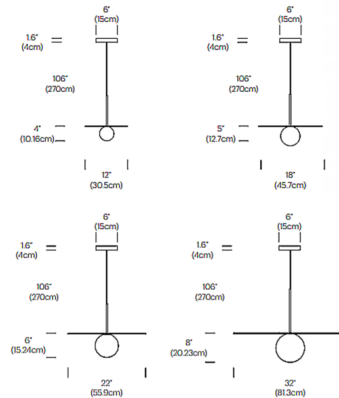

Shown in matte black / opaline