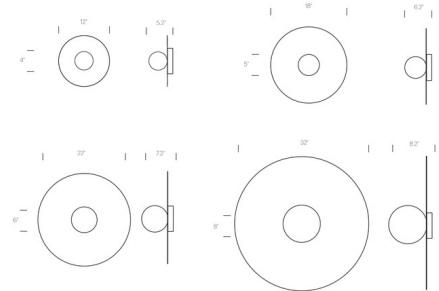

CLICK TO VIEW PRODUCT

Notes: