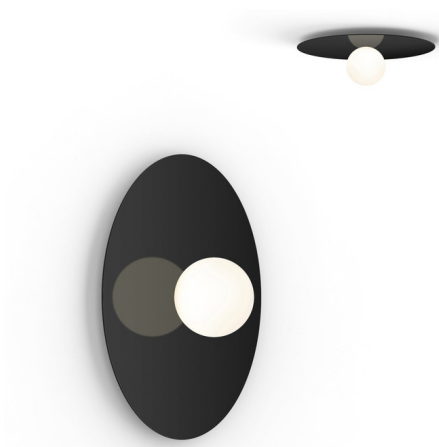

Lightology

lightology.com
866-954-4489
05-24-26

Project: _____

Company: _____

Location: _____ Fixture Type: _____

SPEC #: **PBL995703**

Approved On: _____ Approved By: _____

Bola Disc Wall / Ceiling Light

By Pablo

Description

Bola Disc Wall / Ceiling Flush Light offers a magical combination of mirror and globe refined down to its bare essentials. The objective is to provide both direct and reflected light from where ever it is placed. Available in four sizes. Stand Off accessory is available, and sold separately, for overlapping and disc grouping. One needed for each overlapped product. Color Temperature: 2700K-1800K Dim to Warm or 3000K. Dimmable with an electronic low voltage (ELV) or 0-10V dimmer.

Specifications

COLOR Opaline
BODY FINISH Matte Black
WATTAGE 8W
DIMMER Low Voltage Electronic
DIMENSIONS 18"W x 18"H x 6.2"D
INTEGRATED LED MODULE 1 x LED/8W/120-277V LED

Technical Information

LAMP LIFE 50000 hours
COLOR RENDERING 95 CRI
LAMP COLOR 2700K Warm Dim
LUMENS/WATT 80.00
LUMINOUS FLUX 640 lumens

Shown in matte black / opaline

CLICK TO VIEW PRODUCT

Notes: