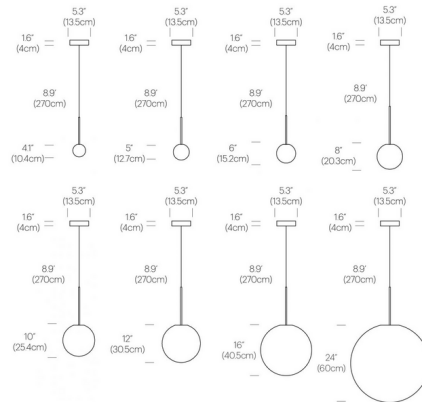

Shown in matte black / opal

CLICK TO VIEW PRODUCT

Notes: