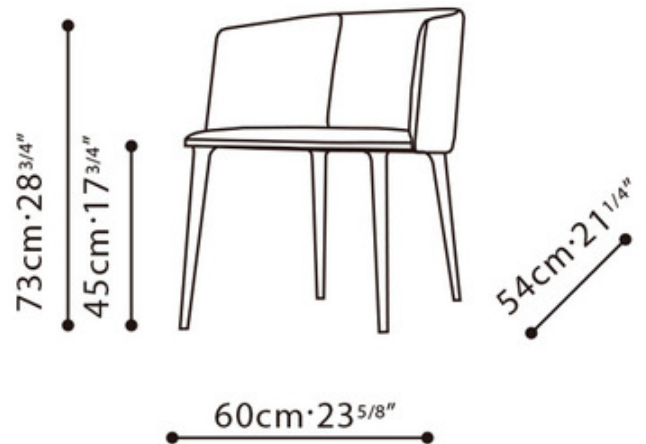

**BRAND**

Camerich

**DESCRIPTION**

The Ballet Dining Chair with Arms features an ultra-slick and streamlined design with a curved metal framed backrest which demonstrates the impeccable workmanship and meticulous spirit of this chair. Available with a Silver Cloud fabric or Clay Leather upholstery complemented by Black metal hardware.

*Shown in: Black / Silver Cloud*

<b>COLOR</b>	Silver Cloud
<b>BODY FINISH</b>	Black
<b>WATTAGE</b>	N/A
<b>DIMMER</b>	N/A
<b>DIMENSIONS</b>	23.6"W x 17.8"H x 21.3"D
<b>LAMP</b>	N/A

*Technical Information*

<b>PRODUCT DIMENSIONS</b>	Seat Height: 18
---------------------------	-----------------

<b>SPEC #</b>	CAM995819
---------------	-----------

COMPANY	PROJECT	FIXTURE TYPE	APPROVED BY	DATE