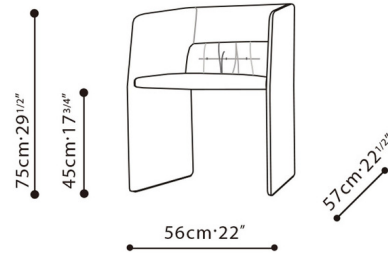

Shown in manchester sand

Specifications

COLOR	N/A
BODY FINISH	Manchester Sand
WATTAGE	N/A
DIMMER	N/A
DIMENSIONS	22"W x 17.8"H x 22.5"D
BULB	N/A
COUNTRY OF ORIGIN	China

CLICK TO VIEW PRODUCT

Notes: