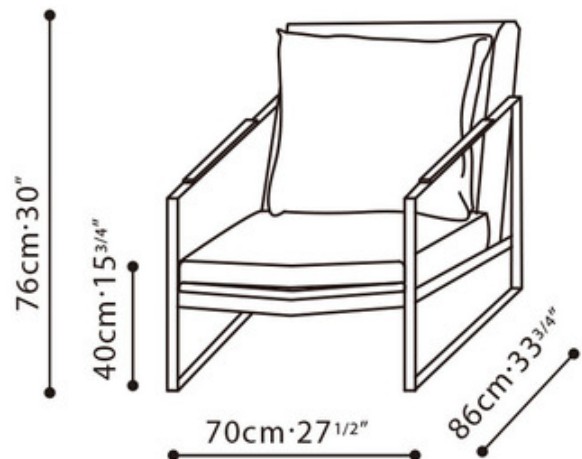

BRAND

Camerich

DESCRIPTION

The Leman Lounge Chair is the epitome of modern design with masculine lines making it a welcome addition to home decor schemes ranging from mid-century modern to contemporary. Available with a Darkened Steel frame complemented by Bleak Leather, Ivory Lace Leather, or Light Brown Leather upholstery.

Shown in: Darkened Steel / Black Leather

COLOR	Black Leather
BODY FINISH	Darkened Steel
WATTAGE	N/A
DIMMER	N/A
DIMENSIONS	27.5"W x 15.8"H x 33.8"D
LAMP	N/A

SPEC #	CAM995842
---------------	-----------

COMPANY	PROJECT	FIXTURE TYPE	APPROVED BY	DATE