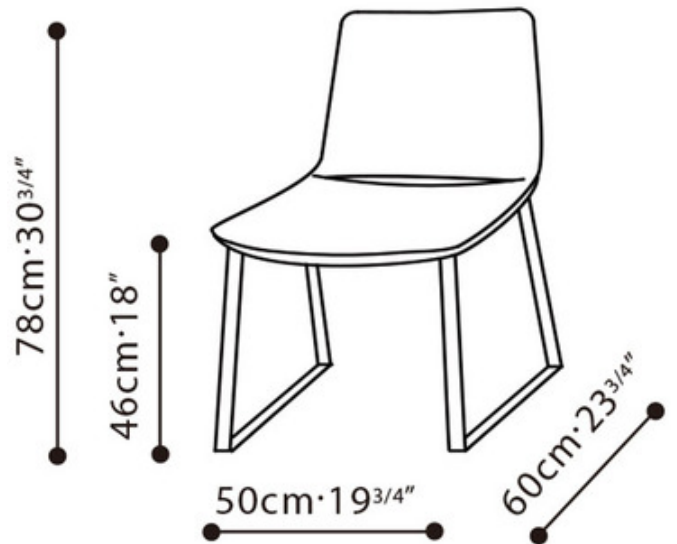

COMPANY

PROJECT

FIXTURE TYPE

APPROVED BY

DATE