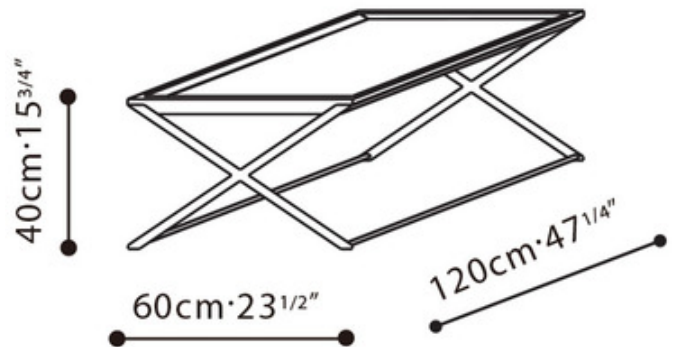

**BRAND**

Camerich

**DESCRIPTION**

The Enzo Coffee Table has a timeless style and understated elegance that delivers a clean and classy product that is modern and transitional all in one. Available with a Darkened Steel base complemented by a Black Walnut or Brown Walnut top.

*Shown in: Darkened Steel / Black Walnut*

<b>COLOR</b>	Black Walnut
<b>BODY FINISH</b>	Darkened Steel
<b>WATTAGE</b>	N/A
<b>DIMMER</b>	N/A
<b>DIMENSIONS</b>	23.5"W x 15.8"H x 47.5"D
<b>LAMP</b>	N/A

**SPEC #**