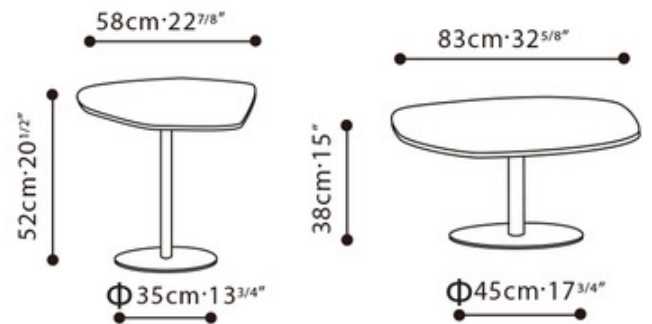

BRAND

Camerich

DESCRIPTION

The Hanna Side Table features a design with mid-century roots and a silhouette that is timeless. Available in two sizes with White body complemented by a White Marble table top or Matte Black body with a Brown Marble table top.

Shown in: White / White Marble

COLOR	White Marble
BODY FINISH	White
WATTAGE	N/A
DIMMER	N/A
DIMENSIONS	22.8"W x 20.5"H
LAMP	N/A

ITEM NUMBER CAM995907

COMPANY	PROJECT	FIXTURE TYPE	APPROVED BY	DATE