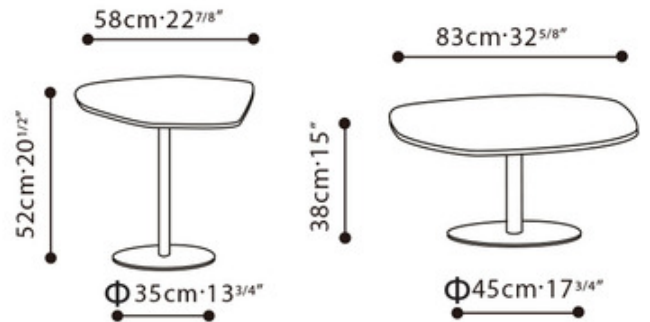

BRAND

Camerich

DESCRIPTION

The Hanna Side Table features a design with mid-century roots and a silhouette that is timeless. Available in two sizes with White body complemented by a White Marble table top or Matte Black body with a Brown Marble table top.

Shown in: White / White Marble

COLOR	White Marble
BODY FINISH	White
WATTAGE	N/A
DIMMER	N/A
DIMENSIONS	22.8"W x 20.5"H
LAMP	N/A

SPEC # CAM995907

COMPANY	PROJECT	FIXTURE TYPE	APPROVED BY	DATE