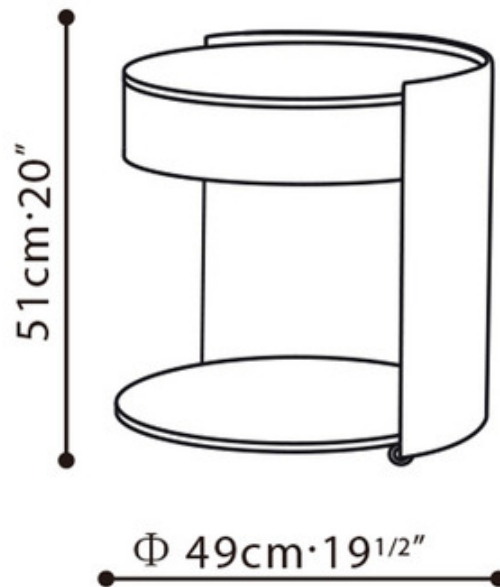

BRAND

Camerich

DESCRIPTION

The Harmon C Table is exquisite to the last detail and is constructed of aluminum making it stylish and sturdy. Comes with a shelf allowing you to store small items. Upholstered in Eco-Leather in Black and a Brown Walnut finish complemented by a Brown Walnut or White Marble table top. Features five castors affixed on the bottom.

Shown in: Brown Walnut

COLOR	Brown Walnut
BODY FINISH	N/A
WATTAGE	N/A
DIMMER	N/A
DIMENSIONS	19.5"W x 20.5"H
LAMP	N/A

ITEM NUMBER CAM995911

COMPANY	PROJECT	FIXTURE TYPE	APPROVED BY	DATE