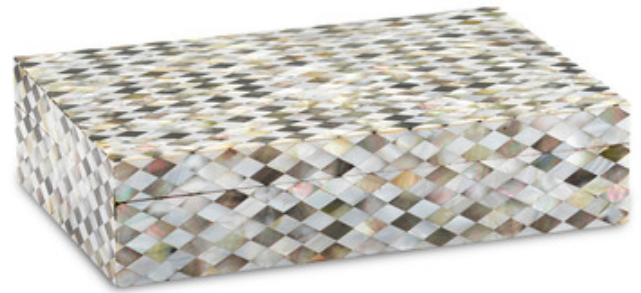

BRAND

Currey and Company

DESCRIPTION

The Plato Box is clad in a luminous mix of the natural material in an array of elemental colors. Created from an intensive process that requires skilled craftspeople to cut and place each diamond-shaped, mother-of-pearl piece by hand. Store your favorite trinkets in the Plato.

Shown in: Mother of Pearl

COLOR	N/A
BODY FINISH	Mother of Pearl
WATTAGE	N/A
DIMMER	N/A
DIMENSIONS	13.25"W x 3.25"H x 9.25"D
LAMP	N/A

ITEM NUMBER CRC995930

COMPANY	PROJECT	FIXTURE TYPE	APPROVED BY	DATE