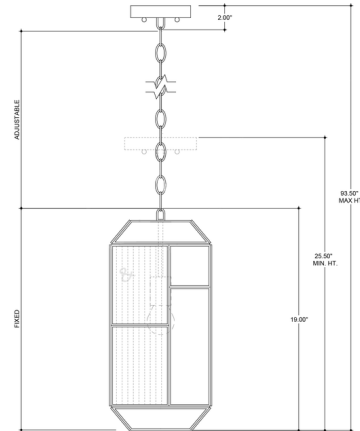

Description

The Bardolph Pendant channels the world renowned designs of master architect, Frank Lloyd Wright. The architectural glass, serves as a diffuser, is a reflection of Wright's designs, while details finished in Antique Brass add a wonderful contrast to the Bardolph. Ideal for over a dining table or running down a hallway. Canopy diameter 5 inches. Includes 72 inch chain. UL and cUL listed.

Specifications

COLOR	Clear
BODY FINISH	Antique Brass
WATTAGE	60W
DIMMER	Standard 120V
DIMENSIONS	8.5"W x 19"H x 8.5"D
BULB NOT INCLUDED	1 x A19/Medium (E26)/60W/120V Incandescent
OTHER BULB OPTIONS	1 x A19/Medium (E26)/120V LED
COUNTRY OF ORIGIN	India

Technical Information

PRODUCT DIMENSIONS	Adjustable Height: 25.5" to 93.5"
--------------------	-----------------------------------

Shown in antique brass / clear

CLICK TO VIEW PRODUCT

Notes: