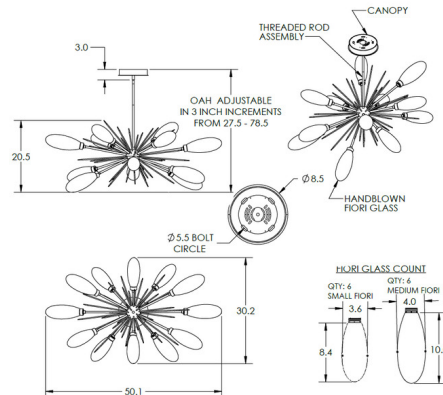

Specifications

| | |
|-----------------------|--------------------------|
| COLOR | Fiori White |
| BODY FINISH | Flat Bronze |
| WATTAGE | 252W |
| DIMMER | Low Voltage Electronic |
| DIMENSIONS | 50.1"W x 20.5"H x 30.2"D |
| INTEGRATED LED MODULE | 12 x LED/21W/120V LED |
| COUNTRY OF ORIGIN | United States |

Technical Information

| | |
|--------------------|---|
| PRODUCT DIMENSIONS | Adjustable Min/Max Overall Height: 27.5" - 78.5" in 3" Increments |
| COLOR RENDERING | 93 CRI |
| LAMP COLOR | 3000K |
| LUMENS/WATT | 74.52 |
| LUMINOUS FLUX | 1565 lumens |

Shown in flat bronze / fiori white

CLICK TO VIEW PRODUCT

Notes: