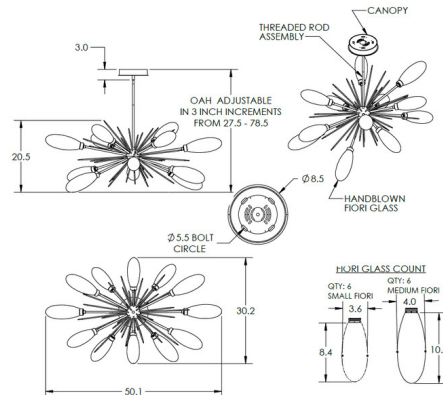

### Specifications

COLOR	Fiori White
BODY FINISH	Flat Bronze
WATTAGE	252W
DIMMER	Low Voltage Electronic
DIMENSIONS	50.1"W x 20.5"H x 30.2"D
INTEGRATED LED MODULE	12 x LED/21W/120V LED
COUNTRY OF ORIGIN	United States

### Technical Information

PRODUCT DIMENSIONS	Adjustable Min/Max Overall Height: 27.5" - 78.5" in 3" Increments
COLOR RENDERING	93 CRI
LAMP COLOR	3000K
LUMENS/WATT	74.52
LUMINOUS FLUX	1565 lumens

CLICK TO VIEW PRODUCT