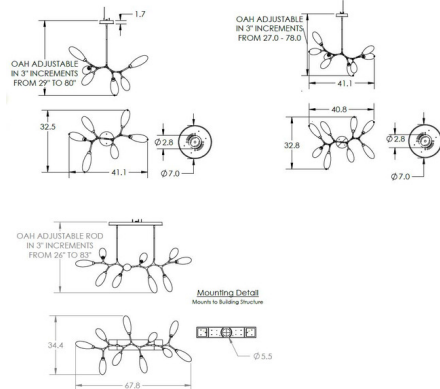

### Specifications

COLOR	Fiori White
BODY FINISH	Gilded Brass
WATTAGE	20.8W
DIMMER	Standard 120V
DIMENSIONS	51.9"L x 30.9"W x 20.6"H
INTEGRATED LED MODULE	8 x LED/2.6W/120V LED
COUNTRY OF ORIGIN	United States

### Technical Information

PRODUCT DIMENSIONS	Adjustable Min/Max Overall Height: 27" - 78" in 3" Increments
COLOR RENDERING	93 CRI
LAMP COLOR	3000K
LUMENS/WATT	553.85
LUMINOUS FLUX	1440 lumens

Shown in gilded brass / fiori white