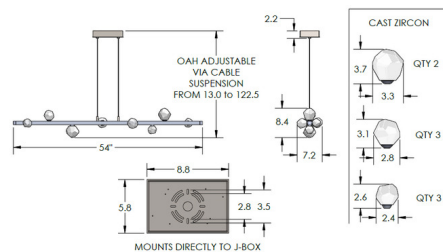

Lightology

lightology.com
866-954-4489
04-20-26

Project: _____
Company: _____
Location: _____ Fixture Type: _____
SPEC #: **HMR996013**
Approved On: _____ Approved By: _____

Stella Linear Chandelier By Hammerton Studio

Description

The Stella Linear Chandelier brings celestial intrigue to your interior space. The slim metal bar is complemented by artisan Cast Zircon glass, strategically placed to bring a warm glow of light around your room. Canopy: 8.8 inch x 5.8 inch rectangle.

Specifications

COLOR . . . . . Cast Zircon
BODY FINISH . . . . . Beige Silver
WATTAGE 80W
DIMMER . . . . . Low Voltage Electronic
DIMENSIONS . . . . . 54"L x 7.2"W x 8.4"H
INTEGRATED LED MODULE . . . . . 8 x LED/10W/120V LED
COUNTRY OF ORIGIN . . . . . United States

Technical Information

PRODUCT DIMENSIONS . . . . . Adjustable Min/Max Overall Height: 13" - 122.5"
LAMP COLOR 3000K
LUMENS/WATT 124.00
LUMINOUS FLUX . . . . . 1240 lumens

Shown in beige silver / cast zircon

CLICK TO VIEW PRODUCT

Notes: