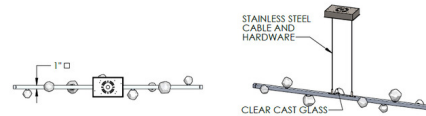

Shown in beige silver / cast zircon