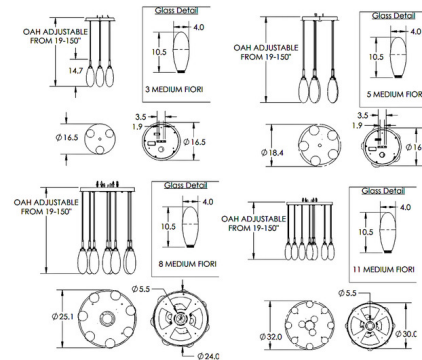

Specifications

COLOR	Fiori White
BODY FINISH	Matte Black
WATTAGE	16W
DIMMER	Low Voltage Electronic
DIMENSIONS	16.5"W x 14.7"H
INTEGRATED LED MODULE	3 x LED/5.33W/120V LED
COUNTRY OF ORIGIN	United States

Technical Information

PRODUCT DIMENSIONS	Min/Max Adjustable Height: 19" - 150"
COLOR RENDERING	93 CRI
LAMP COLOR	3000K
LUMENS/WATT	192.31
LUMINOUS FLUX	1025 lumens

Shown in matte black / fiori white

CLICK TO VIEW PRODUCT