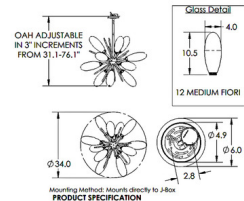

Description

The Fiori Starburst Chandelier brings a playful interpretation of midcentury modern style to your interior space. Lustrous buds of blown glass and steel rods burst from a central orb, adding a soft, warm glow of illumination to your room. Overall height is field adjustable in 3 inch increments. Note: Due to the weight of the 45.8 inch fixture, additional ceiling support is required.

Shown in gilded brass / fiori white

Specifications

COLOR	Fiori White
BODY FINISH	Gilded Brass
WATTAGE	14W
DIMMER	Standard 120V
DIMENSIONS	34.3"W x 24.6"H
INTEGRATED LED MODULE	8 x LED/1.75W/120V LED

Technical Information

PRODUCT DIMENSIONS	Min/Max Adjustable Height: 31.1" - 76.1"
COLOR RENDERING	93 CRI
LAMP COLOR	3000K
LUMENS/WATT	894.29
LUMINOUS FLUX	1565 lumens

CLICK TO VIEW PRODUCT

Notes: