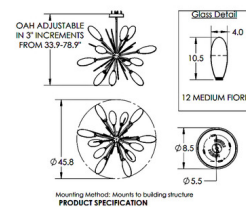

Description

The Fiori Starburst Chandelier brings a playful interpretation of midcentury modern style to your interior space. Lustrous buds of blown glass and steel rods burst from a central orb, adding a soft, warm glow of illumination to your room. Overall height is field adjustable in 3 inch increments. Note: Due to the weight of the 45.8 inch fixture, additional ceiling support is required.

Shown in gilded brass / fiori white

Specifications

COLOR	Fiori White
BODY FINISH	Gilded Brass
WATTAGE	14W
DIMMER	Standard 120V
DIMENSIONS	34.3"W x 24.6"H
INTEGRATED LED MODULE	8 x LED/1.75W/120V LED

Technical Information

PRODUCT DIMENSIONS	Min/Max Adjustable Height: 31.1" - 76.1"
COLOR RENDERING	93 CRI
LAMP COLOR	3000K
LUMENS/WATT	894.29
LUMINOUS FLUX	1565 lumens

CLICK TO VIEW PRODUCT

Notes: