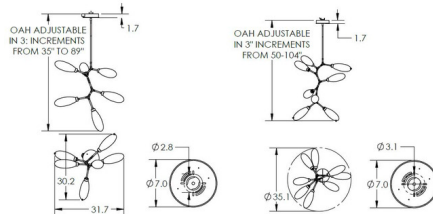

Description

The Fiori Modern Vine Chandelier features lustrous white buds of artisan blown glass offering a playful reinterpretation of mid-century style in this stunning chandelier.

Specifications

COLOR	Fiori White
BODY FINISH	Matte Black
WATTAGE	15.6W
DIMMER	Low Voltage Electronic
DIMENSIONS	38.2"W x 26.2"H
INTEGRATED LED MODULE	6 x LED/2.6W/120V LED
COUNTRY OF ORIGIN	United States

Technical Information

PRODUCT DIMENSIONS	Adjustable Min/Max Overall Height: 33.8" - 87.8" in 3" Increments
COLOR RENDERING	93 CRI
LAMP COLOR	3000K
LUMENS/WATT	415.38
LUMINOUS FLUX	1080 lumens

Shown in matte black / fiori white