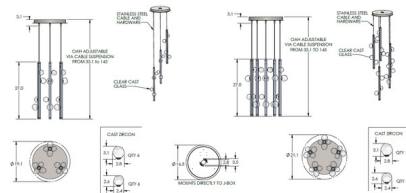

### Specifications

COLOR	Cast Zircon
BODY FINISH	Matte Black
WATTAGE	15W
DIMMER	Standard 120V
DIMENSIONS	19.1"W x 27"H
INTEGRATED LED MODULE	12 x LED/1.25W/120V LED
COUNTRY OF ORIGIN	United States

### Technical Information

PRODUCT DIMENSIONS	Min/Max Adjustable Length: 33.1" - 145"
COLOR RENDERING	93 CRI
LAMP COLOR	3000K
LUMENS/WATT	2,480.00
LUMINOUS FLUX	3100 lumens

Shown in matte black / cast zircon