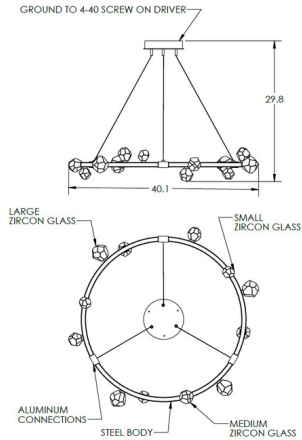

Description

The Stella Ring Chandelier brings celestial intrigue to your interior space. The slim circular steel bar is complemented by artisan Cast Zircon glass, strategically placed to bring a warm glow of light around your room. Canopy: 8.5 inch diameter.

Specifications

COLOR Cast Zircon
BODY FINISH Heritage Brass
WATTAGE 15W
DIMMER Standard 120V
DIMENSIONS 40.1"W x 8.5"H
INTEGRATED LED MODULE 12 x LED/1.25W/120V LED
COUNTRY OF ORIGIN United States

Technical Information

PRODUCT DIMENSIONS Min/Max Adjustable Length: 24.9" - 139.5"
COLOR RENDERING 93 CRI
LAMP COLOR 3000K
LUMENS/WATT 1,488.00
LUMINOUS FLUX 1860 lumens

Shown in heritage brass / cast zircon

CLICK TO VIEW PRODUCT