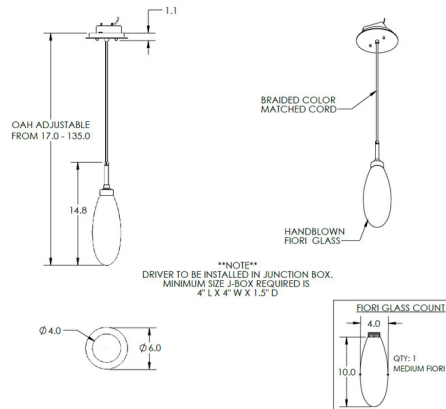

Lightology

lightology.com
866-954-4489
07-11-26

Project: _____
Company: _____
Location: _____ Fixture Type: _____
SPEC #: **HMR996090**
Approved On: _____ Approved By: _____

Fiori Pendant By Hammerton Studio

Description

The Fiori Pendant brings a playful interpretation of midcentury modern style to your interior space. A lustrous bud of blown glass rests on a branch of aluminum, adding a soft, warm glow to your room.

Specifications

COLOR	Fiori White
BODY FINISH	Matte Black
WATTAGE	5.2W
DIMMER	Standard 120V
DIMENSIONS	6"W x 14.8"H
INTEGRATED LED MODULE	1 x LED/5.2W/120V LED

Technical Information

COLOR RENDERING	93 CRI
LAMP COLOR	3000K
LUMENS/WATT	130.77
LUMINOUS FLUX	680 lumens

CLICK TO VIEW PRODUCT

Notes: