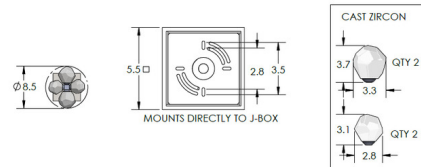

Description

The Stella Pendant brings celestial intrigue to your interior space. The slim metal bar is complemented by artisan Cast Zircon glass, strategically placed to bring a warm glow of light around your room. Canopy: 5.5 inch square.

Specifications

COLOR	Cast Zircon
BODY FINISH	Flat Bronze
WATTAGE	20W
DIMMER	Standard 120V
DIMENSIONS	8.5"W x 27"H
INTEGRATED LED MODULE	4 x LED/5W/120V LED
COUNTRY OF ORIGIN	United States

Technical Information

PRODUCT DIMENSIONS	Adj Min/Max Overall Height: 32.4" - 145.4"
COLOR RENDERING	93 CRI
LAMP COLOR	3000K
LUMENS/WATT	124.00
LUMINOUS FLUX	620 lumens

Notes:

Shown in flat bronze / cast zircon

CLICK TO VIEW PRODUCT