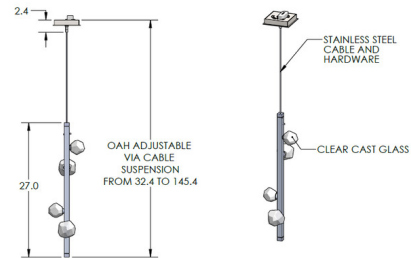

Specifications

COLOR	Cast Zircon
BODY FINISH	Flat Bronze
WATTAGE	20W
DIMMER	Standard 120V
DIMENSIONS	8.5"W x 27"H
INTEGRATED LED MODULE	4 x LED/5W/120V LED
COUNTRY OF ORIGIN	United States

Technical Information

PRODUCT DIMENSIONS	Adj Min/Max Overall Height: 32.4" - 145.4"
COLOR RENDERING	93 CRI
LAMP COLOR	3000K
LUMENS/WATT	124.00
LUMINOUS FLUX	620 lumens

Notes:

Shown in flat bronze / cast zircon

CLICK TO VIEW PRODUCT