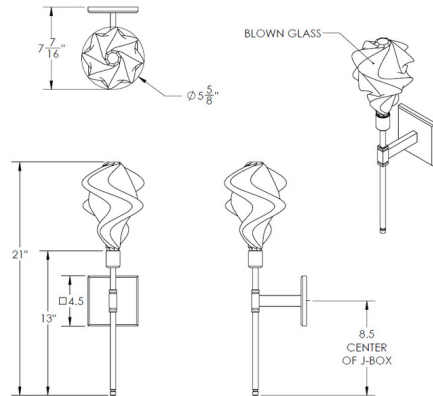

### Description

The Blossom Belvedere Wall Sconce features blossoms of LED lit hand blown glass that are meticulously crafted by Hammerton artisans. The fixture is a whimsical celebration of organic aesthetic that exudes casual sophistication. Each shade takes the place of a traditional bulb and unfolds with striking illumination. The finished look is relaxed, soft and unique. Each glass shade is a one-of-a-kind artisan creation.

### Specifications

COLOR	Clear
BODY FINISH	Matte Black
WATTAGE	5.2W
DIMMER	Low Voltage Electronic
DIMENSIONS	5.625"W x 21"H x 7.438"D
INTEGRATED LED MODULE	1 x LED/5.2W/120V LED
COUNTRY OF ORIGIN	United States

### Technical Information

PRODUCT DIMENSIONS	Backplate: 4.5" Sq.
COLOR RENDERING	93 CRI
LAMP COLOR	3000K
LUMENS/WATT	65.38
LUMINOUS FLUX	340 lumens

Shown in matte black / clear

CLICK TO VIEW PRODUCT

Notes: