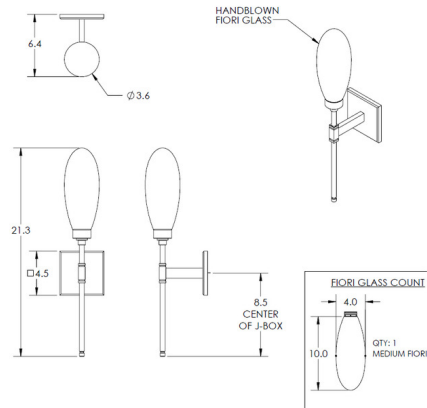

Lightology

lightology.com
866-954-4489
05-18-26

Project: _____
Company: _____
Location: _____ Fixture Type: _____
SPEC #: **HMR996114**
Approved On: _____ Approved By: _____

Fiori Belvedere Wall Sconce By Hammerton Studio

Description

The Fiori Belvedere Wall Sconce brings a playful interpretation of midcentury modern style to your interior space. A lustrous bud of blown glass rests on a branch of aluminum, adding a soft, warm glow to your room.

Specifications

COLOR	Fiori White
BODY FINISH	Matte Black
WATTAGE	5.2W
DIMMER	Low Voltage Electronic
DIMENSIONS	4.5"W x 21.3"H x 6.4"D
INTEGRATED LED MODULE	1 x LED/5.2W/120V LED

Technical Information

COLOR RENDERING	93 CRI
LAMP COLOR	3000K
LUMENS/WATT	65.38
LUMINOUS FLUX	340 lumens

CLICK TO VIEW PRODUCT

Notes: