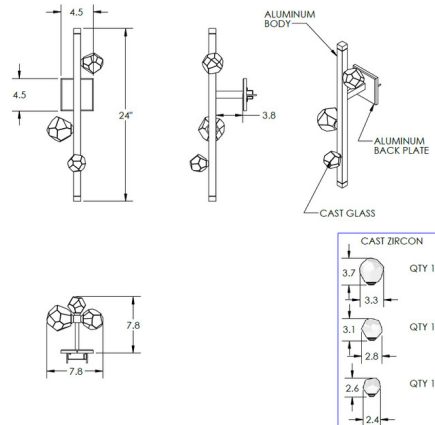

### Specifications

COLOR	Cast Zircon
BODY FINISH	Beige Silver
WATTAGE	32.4W
DIMMER	Low Voltage Electronic
DIMENSIONS	7.8"W x 24"H x 7.8"D
INTEGRATED LED MODULE	12 x LED/2.7W/120V LED
COUNTRY OF ORIGIN	United States

### Technical Information

PRODUCT DIMENSIONS	Backplate: 4.5" Sq.
COLOR RENDERING	93 CRI
LAMP COLOR	3000K
LUMENS/WATT	172.22
LUMINOUS FLUX	465 lumens

Shown in beige silver / cast zircon

CLICK TO VIEW PRODUCT