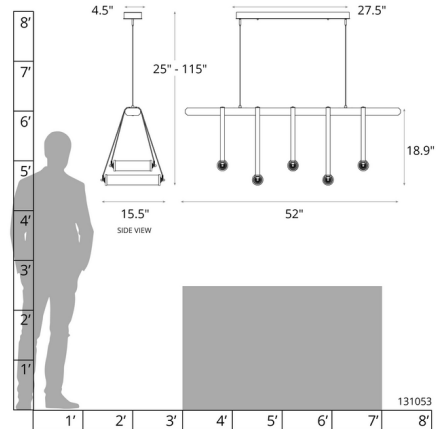

Description

The York Multi Light Pendant is both stunning and simplistic. The five reeded Clear glass tubes, in two sizes hanging from a wooden bar, emit light all around while the leather straps add focal beauty. Natural color variations will occur with genuine leather. Characteristics will differ from hide to hide with how each hide absorbs the dye. Canopy: 27.5 inch x 4.5 inch rectangle. Slope ceiling adaptable one way to 45 degrees. Handcrafted to order by skilled artisans in the USA.

Specifications

COLOR Black Wood
 BODY FINISH Polished Nickel / Black Leather
 WATTAGE 23W
 DIMMER 0-10V
 DIMENSIONS 52"L x 15.5"W x 18.9"H
 INTEGRATED LED MODULE 3 x LED/3.8W/120-277V LED
 INTEGRATED LED MODULE 2 x LED/5.8W/120V LED
 COUNTRY OF ORIGIN United States

Technical Information

PRODUCT DIMENSIONS Adjustable Min/Max Overall Height: 25" - 115"
 COLOR RENDERING 90 CRI
 LAMP COLOR 3000K

Shown in polished nickel / black leather / black wood

CLICK TO VIEW PRODUCT